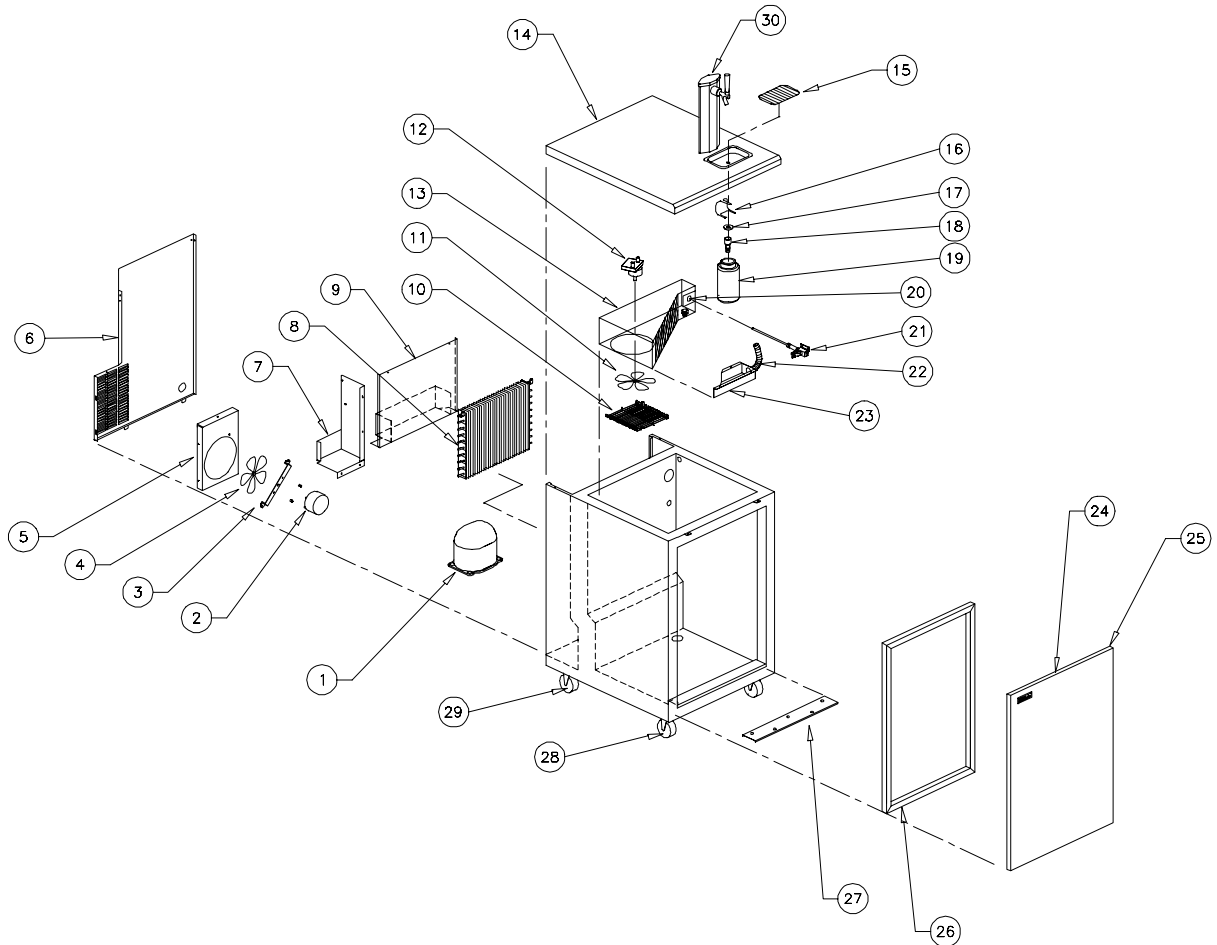

# REPLACEMENT PARTS

SINGLE KEG DISPENSER

Item No.	Part No.	Description
1	C22616	Compressor for R134a
2	C15240A	Condenser fan motor
3	61289-1	Condenser fan motor bracket
4	C6914	Condenser fan blade
5	62209-1	Condenser fan pan
6	62133-1	Rear panel
7	62131-1	Back panel partition
8	C18634A	Condenser assembly
9	62132-1	Condenser panel
10	C25400A1	Evaporator fan guard
11	C14649	Evaporator fan blade-5 1/2"
12	C15239A	Evaporator fan motor
13	62212	Evaporator assy. - complete
14	62221	Top assembly
15	C17965-1	Glass rack
16	C24391-1*	Waste bottle holder
17	C31990*	1/2" Plastic winged washer
18	57752-1	Drain elbow (underbar only)
19	C24392*	Plastic waste bottle
20	57360	Temperature control parts kit

Item No.	Part No.	Description
21	C4168A	Air shut off line assy.
22	57852	Air-duct hose assy. kit
23	61158-1	Air duct
24	62328	Right hinged door assembly
	62329	Left hinged door assembly
25	61140-1	Door hinge-upper right, lower left
	61140-2	Door hinge - lower right, upper left
26	62085-1	Magnetic door gasket
27	60944-1	Door sill
28	C22331	3" swivel caster
29	C22332	3" rigid caster
30	62240	Single faucet hex standard

### PARTS NOT SHOWN ON DRAWING

Part No.	Description
61256-1	Door frame heater wire
61302-1	Wiring harness - cabinet
57851	Door lock with keys
57854	Drain line hose kit (underbar only)

\*For portable units only.