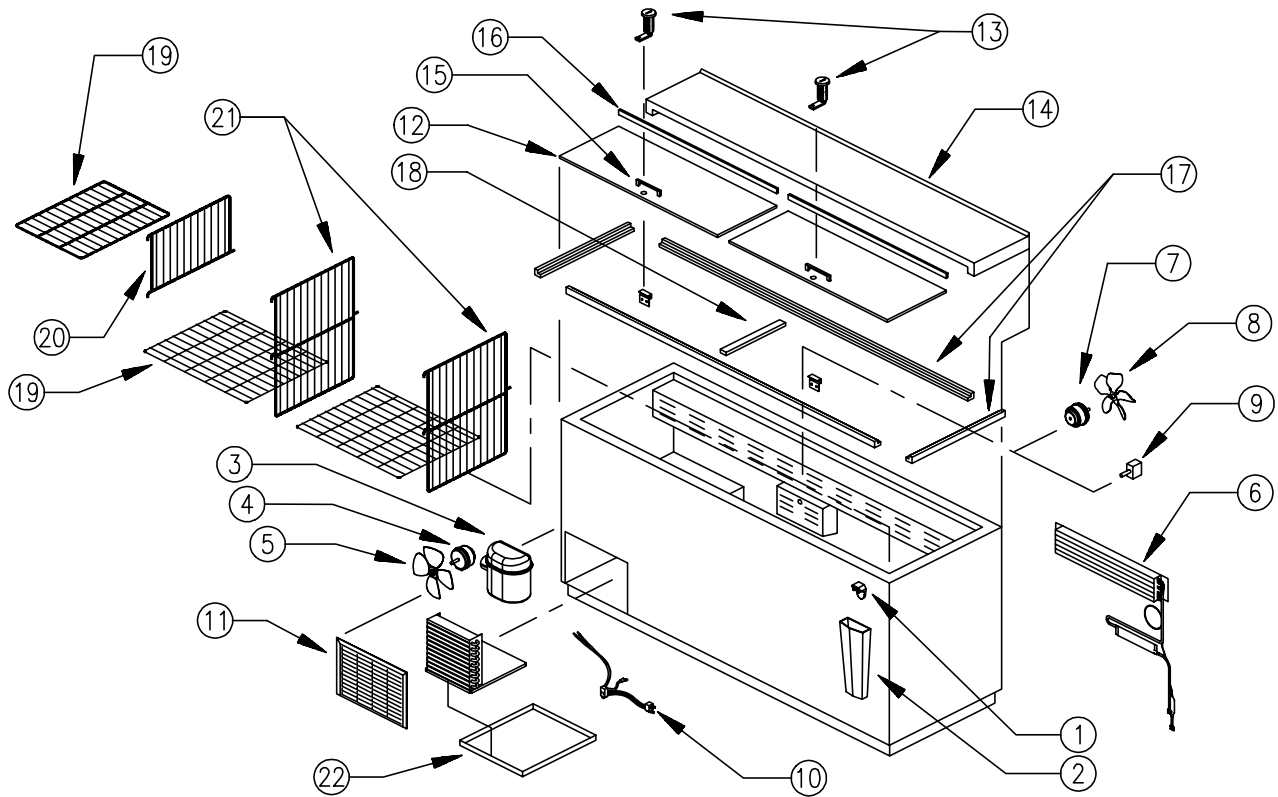

# Flat Top Bottle Coolers

# Parts

Item No.	Model No.7258	Model No.7260E	Model No.7262D	Model No.7264	Description
1	C15909	C15909	C15909	C15909	Cap Opener
2	C17332SS	C17332SS	C17332SS	C17332SS	Cap Receiver (Stainless Steel)
3	57509	57500	57498	57498	Compressor (R134a)
4	57513	57513	57513	57513	Condenser Fan Motor
5	C3150-3	C3150-3	C3150-3	C3150-3	Condenser Fan Blade
6	C30024	C29859	C29862	C30282	Fin Coil w/liquid & suction line (R134a)
7	C15239A	C27961	C27961	C27961	Evaporator Fan Motor
8	C22370	C6147	C6147	C6147	Evaporator Fan Blade
9	C12827PG	C27962	C27962	C27962	Temperature Control
10	C25651A1	C25575A1	C25576A1	C25916A1	Wiring Harness
11	C29961-1P	C29839-1P	C29839-1P	C29839-1P	Front Grille - Painted
11	C29961-2SS	C29839-2SS	C29839-2SS	C29839-2SS	Front Grille - Stainless
12	C30087SS	C30881SS	C29893SS	C30291SS	Door Assembly
13	C5950-2R	C5950R	C5950R	C5950R	Door Lock
14	C29974	C29822	C29819	C30824	Back Top Assembly
15	C15817	C15817	C15817	C15817	Door Handle
16	C27941-3	C27941-1	C27941-2	C27941-4	Top Wiper Gasket
17	C31703A	C31705A	C31706A	C31707A	Breaker Strip Kit
18	N/A	C25539	C25539	C25539	Center Mullion Assembly
19	C31085	C31086	C31087	C31317	Set of Floor Racks
20	N/A	C29843-1	C29843-1	C29843-1	Left Partition
21	C30032-1	C29842-1	C29842-1	C29842-1	Main Partition
22	C25655	C29872	C29872	C29872	Condensate Pan
23	C29960-1G	C29871-1G	C29871-1G	C29871-1G	Rear Grille, Galvanized (not shown)
23	C23960-2SS	C29871-2SS	C29871-2SS	C29871-2SS	Rear Grille, Stainless Steel (not shown)